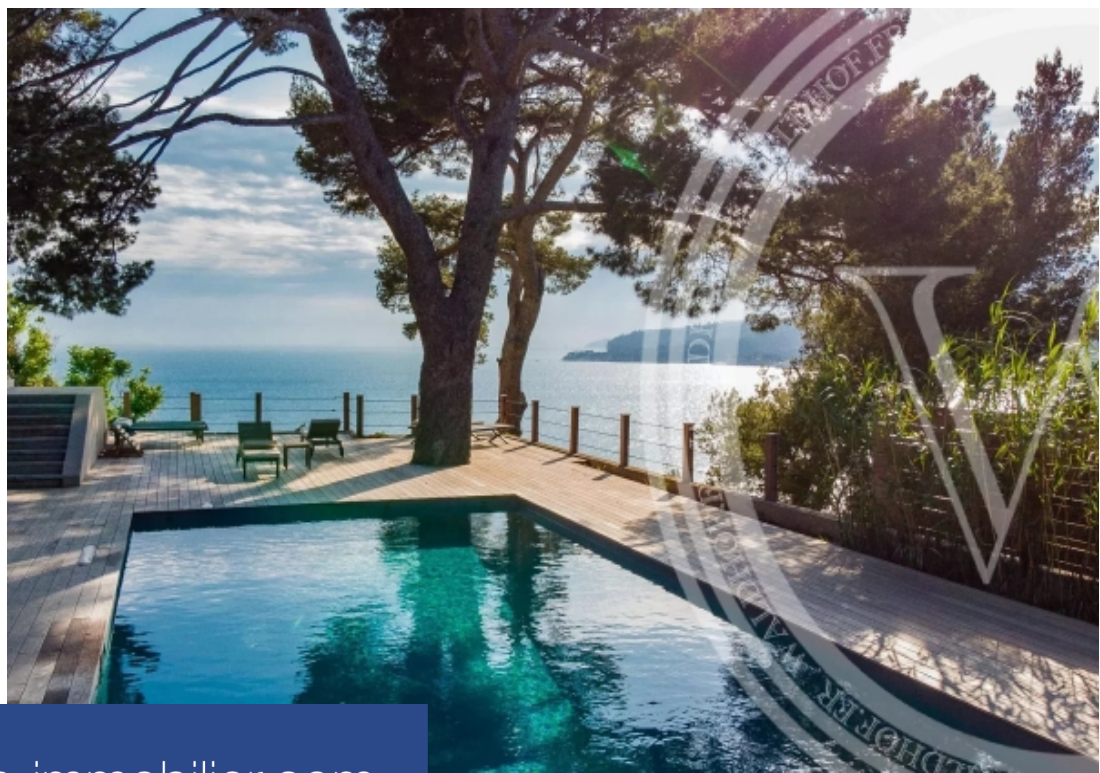

www.residences-immobilier.com