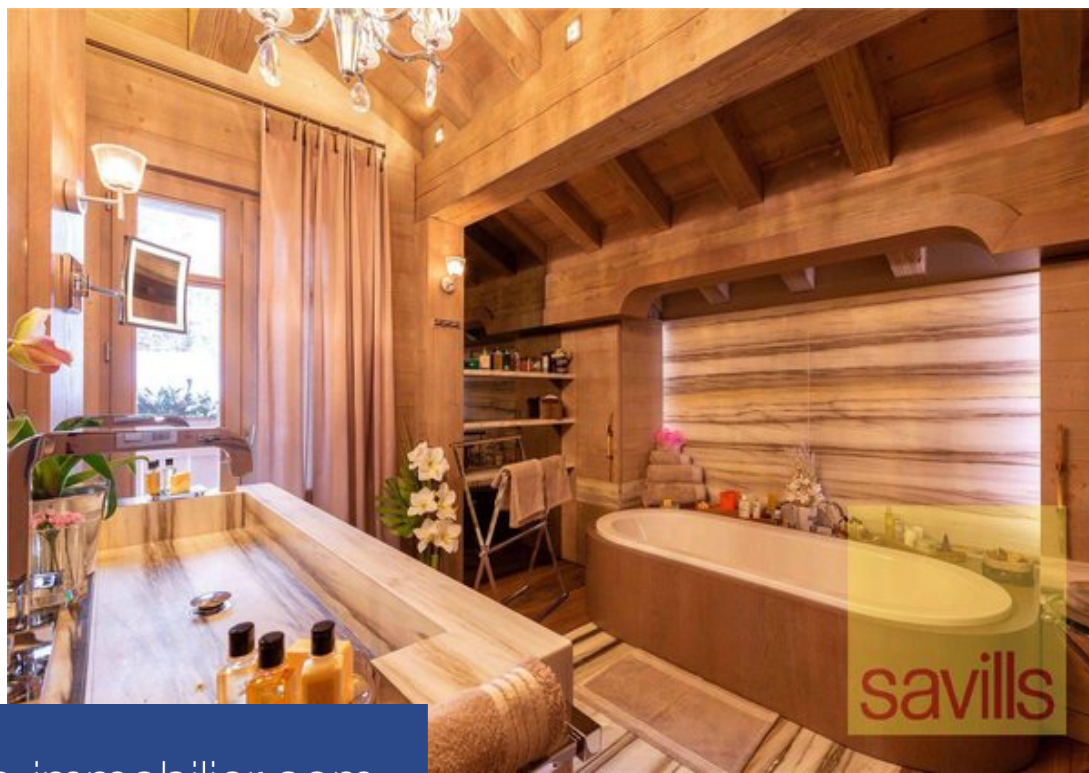

www.residences-immobilier.com