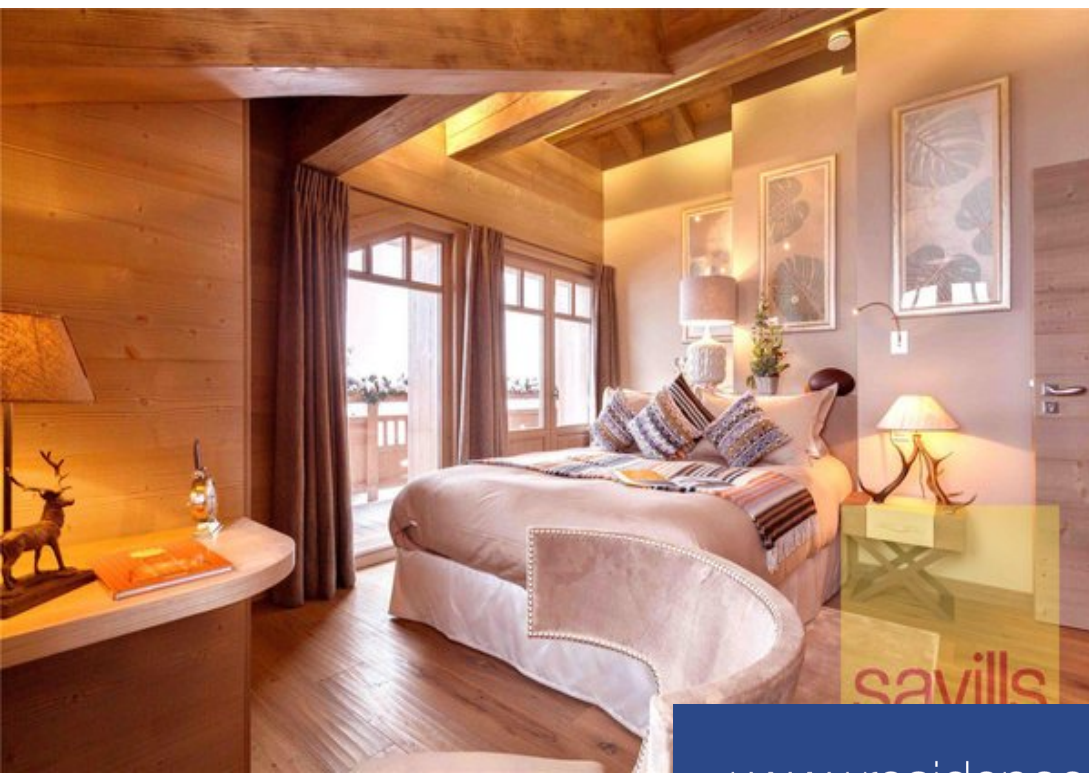

www.residences-immobilier.com