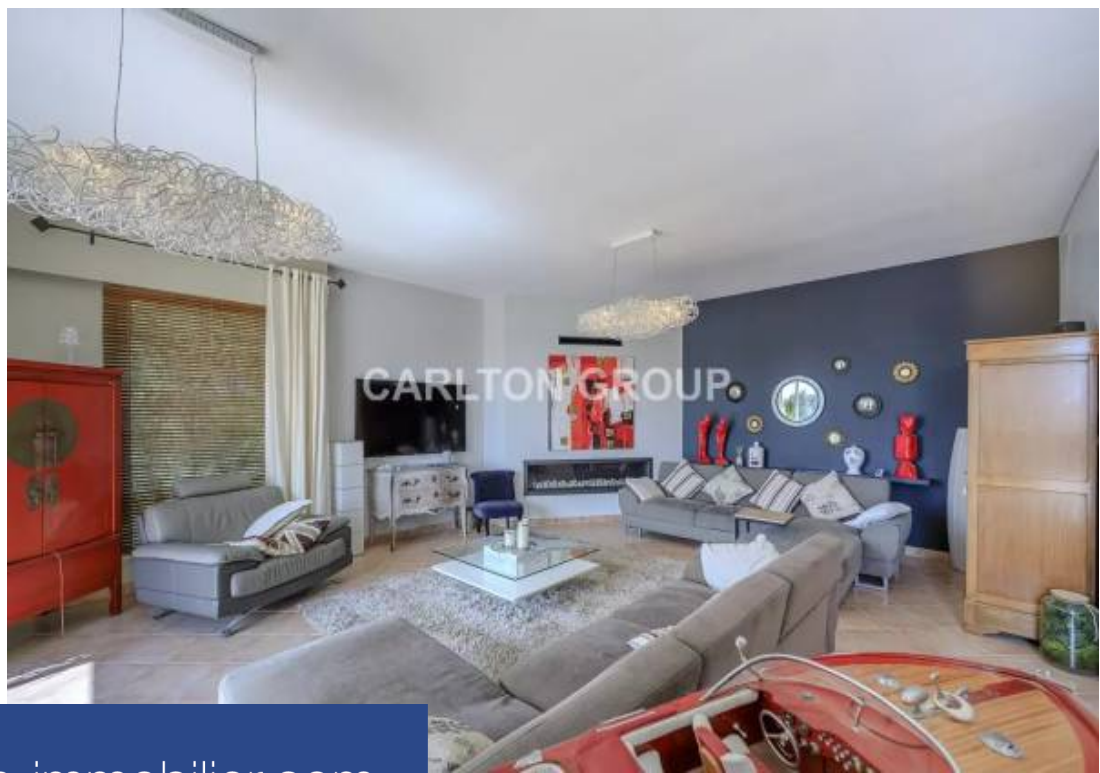

www.residences-immobilier.com