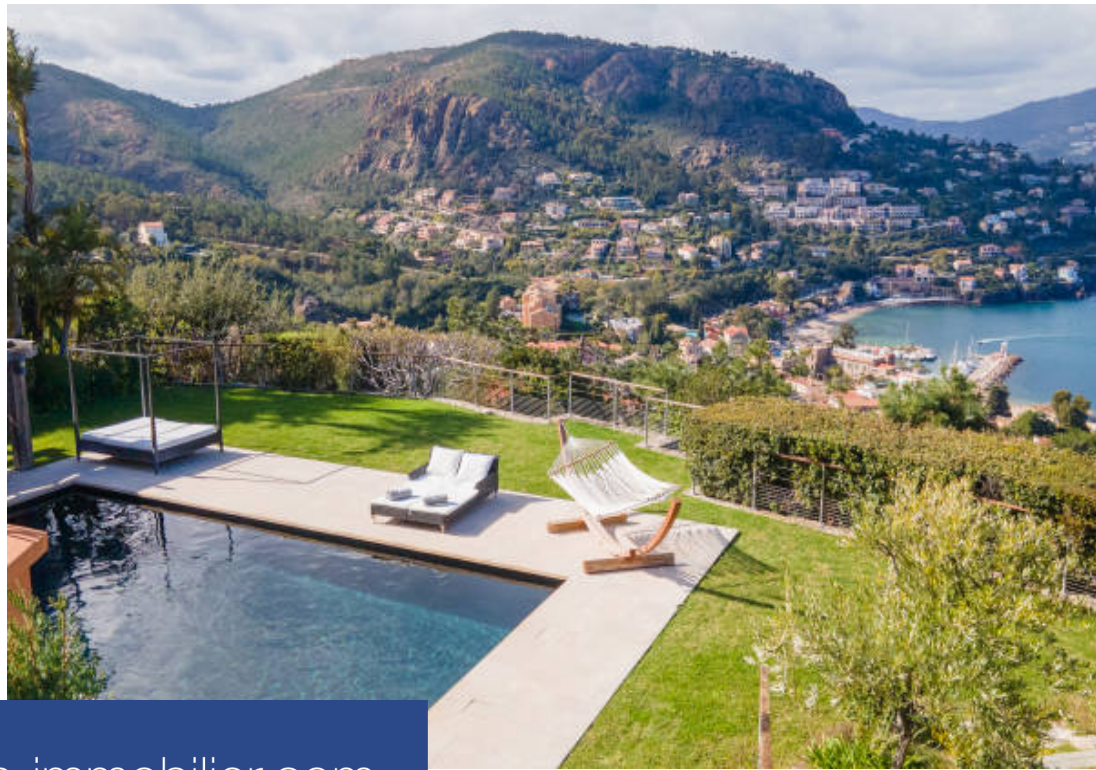

www.residences-immobilier.com