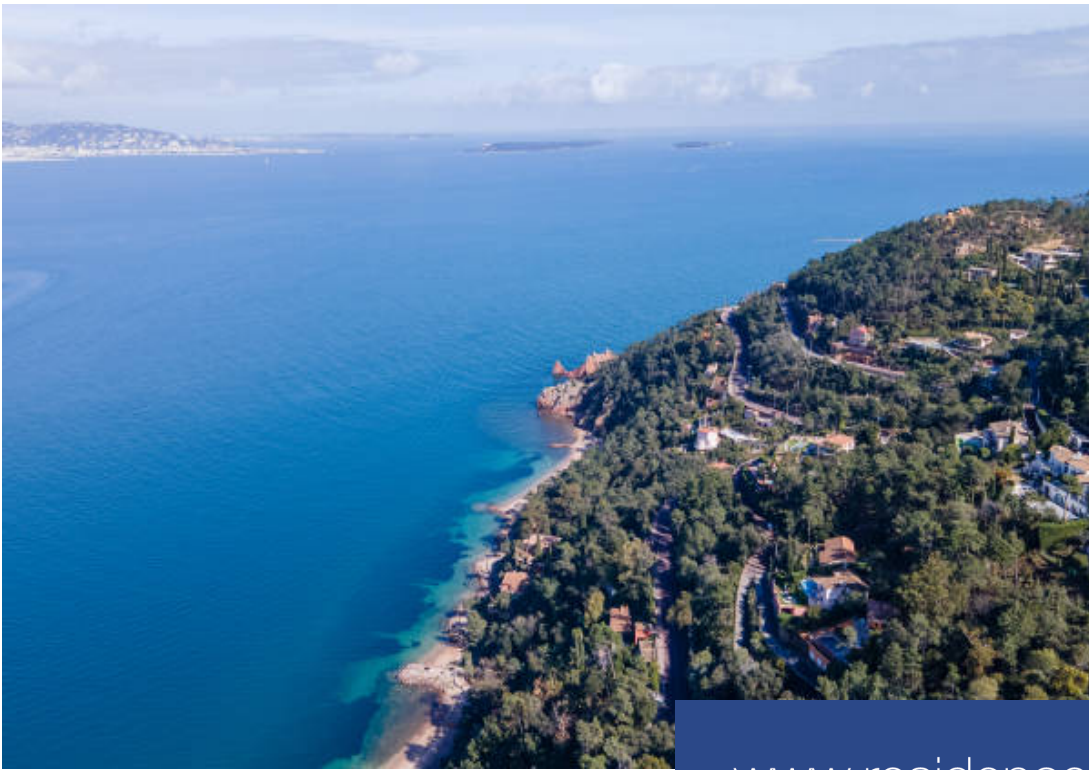

www.residences-immobilier.com