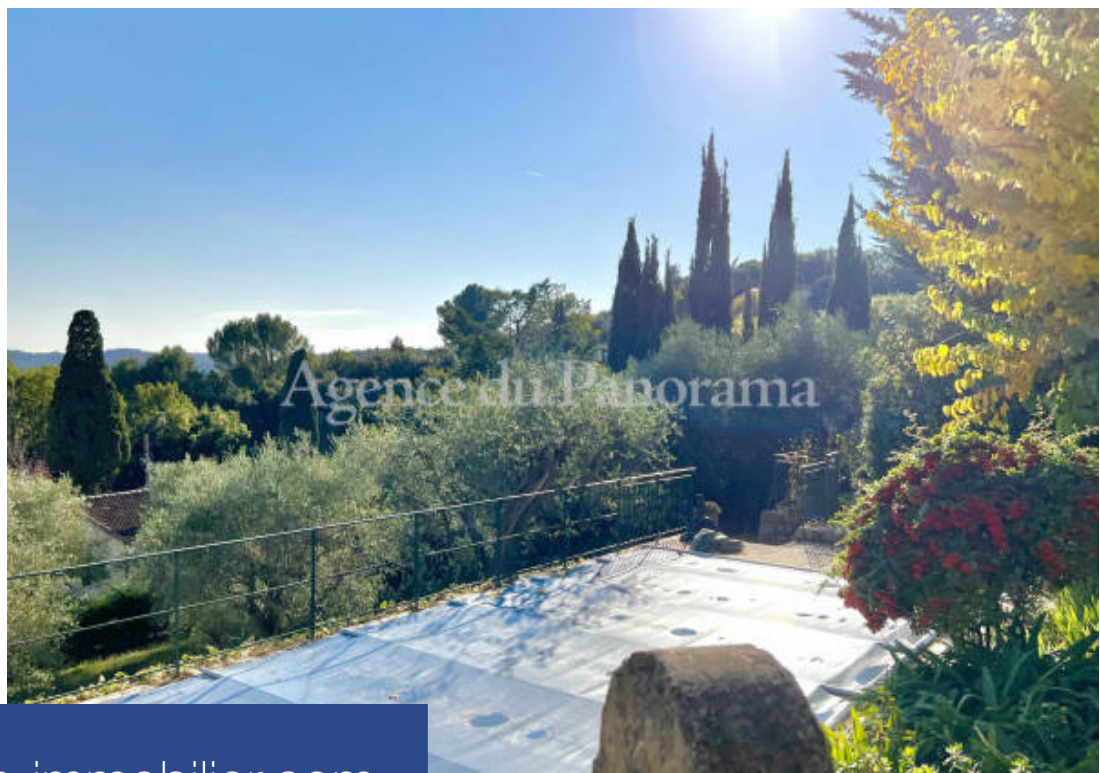

www.residences-immobilier.com