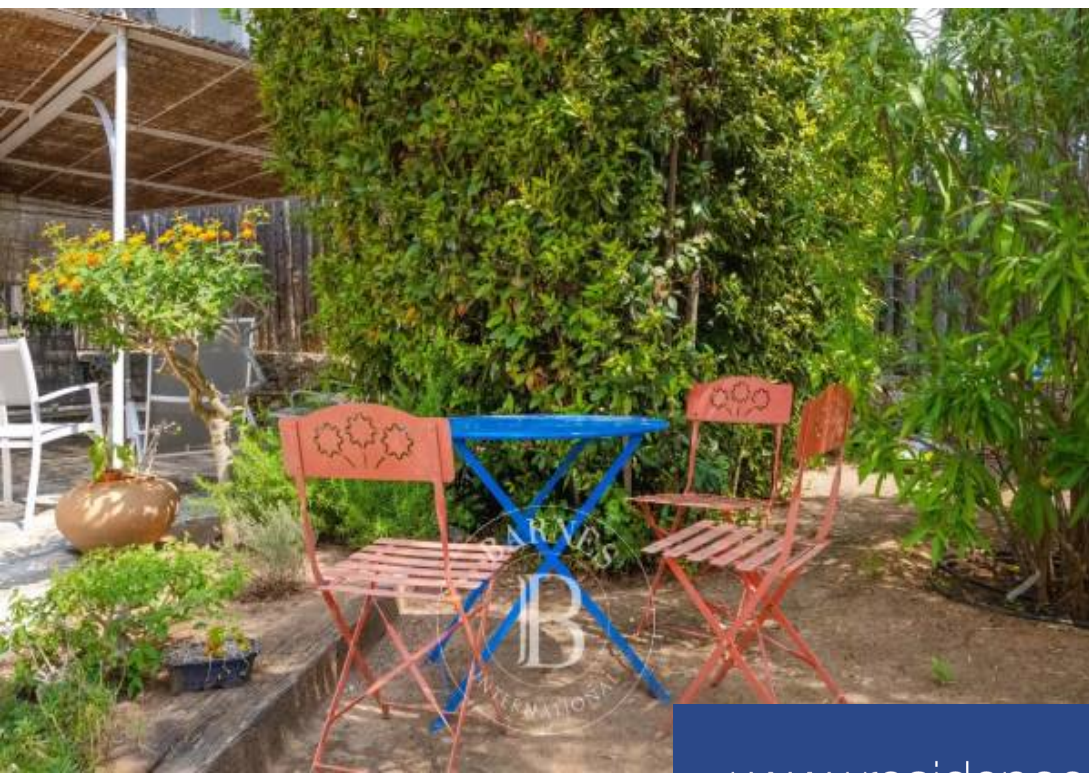

www.residences-immobilier.com