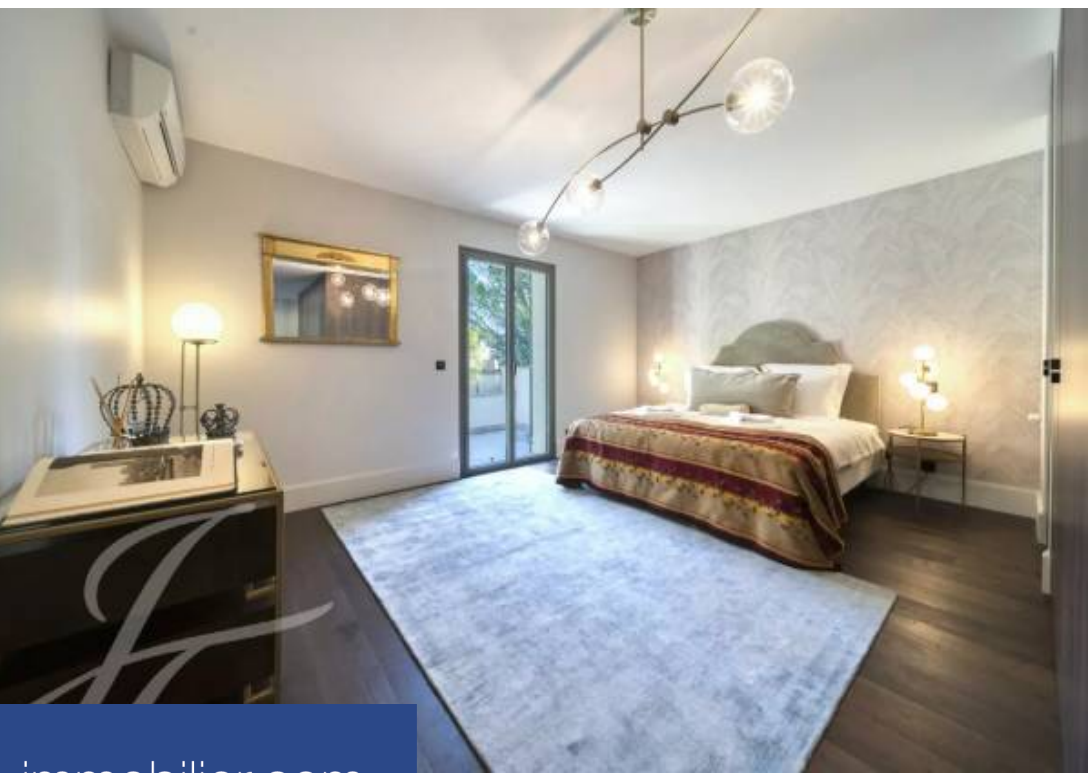

www.residences-immobilier.com