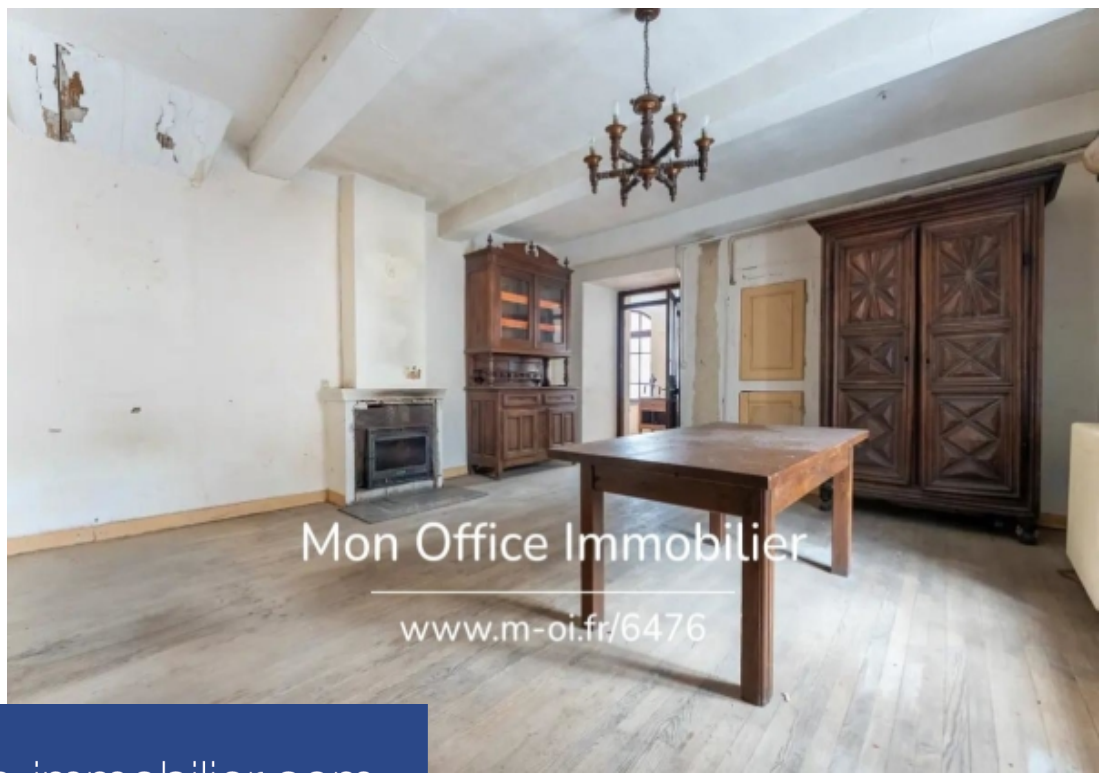

Mon Office Immobilier
www.m-oi.fr/6476

www.residences-immobilier.com