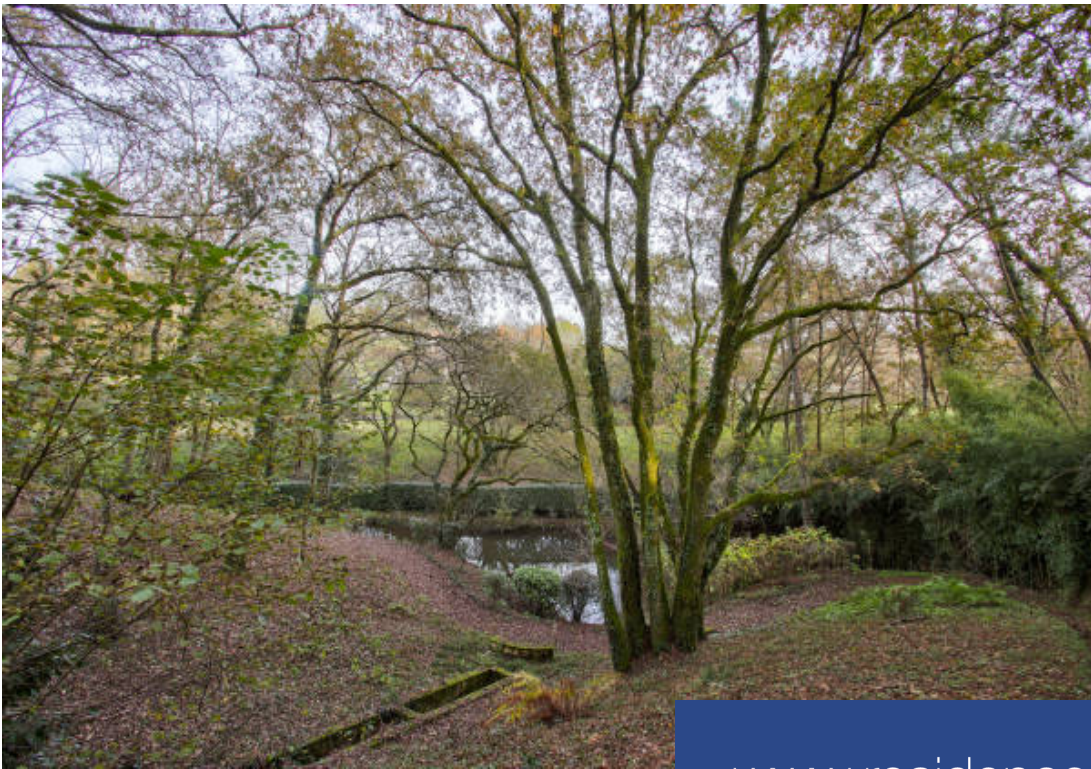

www.residences-immobilier.com