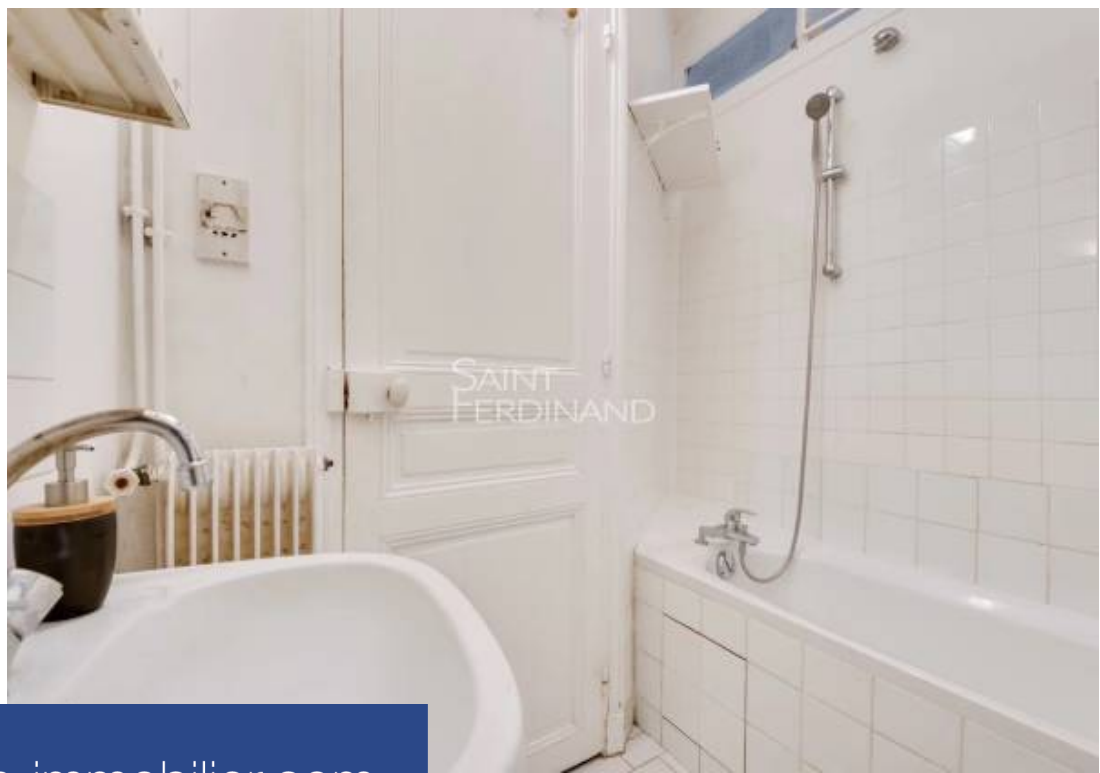

www.residences-immobilier.com