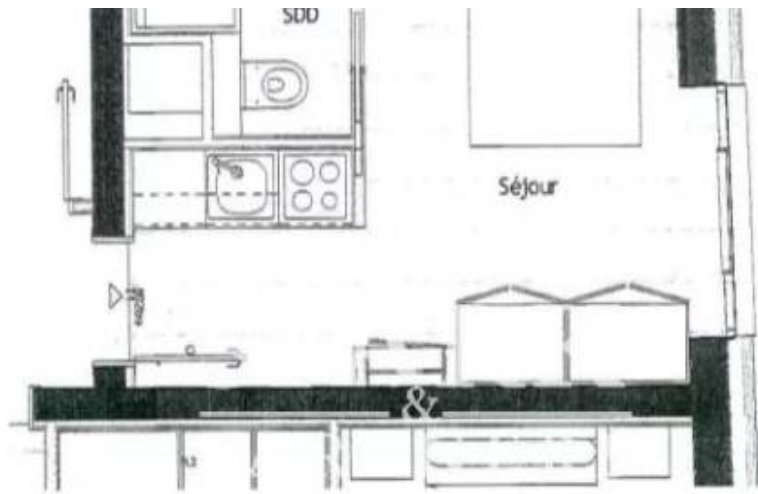

www.residences-immobilier.com