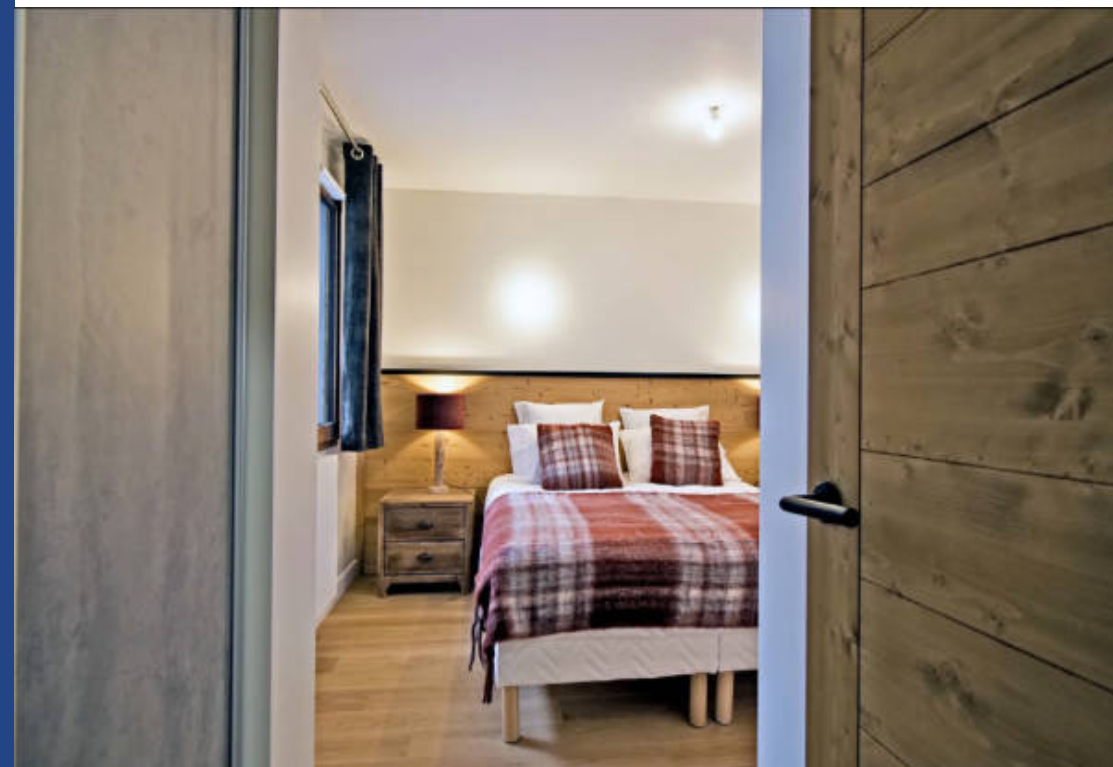

résidences immobilier

Localisé au cœur de la station la plus ensoleillée des Alpes françaises, dans le quartier de la Vieil Alpe plus précisément. C'est proche de l'entrée du superbe domaine skiable et de toutes les commodités de la station que vous retrouvez notre programme : Les Fermes de l'Alpe. L'Alpe d'Huez vit toute l'année, autant en saison hivernale qu'estivale grâce à ses nombreuses activités sportives, festives et culturelles. Les fermes de l'Alpe vous présente une architecture gardant l'ADN montagnard afin de parfaitement s'implanter dans la station, une fois à l'intérieur on retrouve une atmosphère ...

Located in the heart of the sunniest resort in the French Alps, in the Vieil Alpe district to be precise. It is close to the entrance of the superb ski area and to all the resort's amenities that you will find our programme : Les Fermes de l'Alpe. L'Alpe d'Huez is a year-round resort, both in winter and summer thanks to its many sporting, festive and cultural activities. Cimalpes presents you an architecture keeping the mountain DNA in order to perfectly fit into the resort. Once inside you will find a cosy-chic atmosphere with the presence of local materials such as wood and stone. Very ...

CIMALPES

519 Chemin de la Cassine - 73120 ALBERTVILLE

[Contacter l'agence](#)

[Voir tous les biens de cette agence](#)