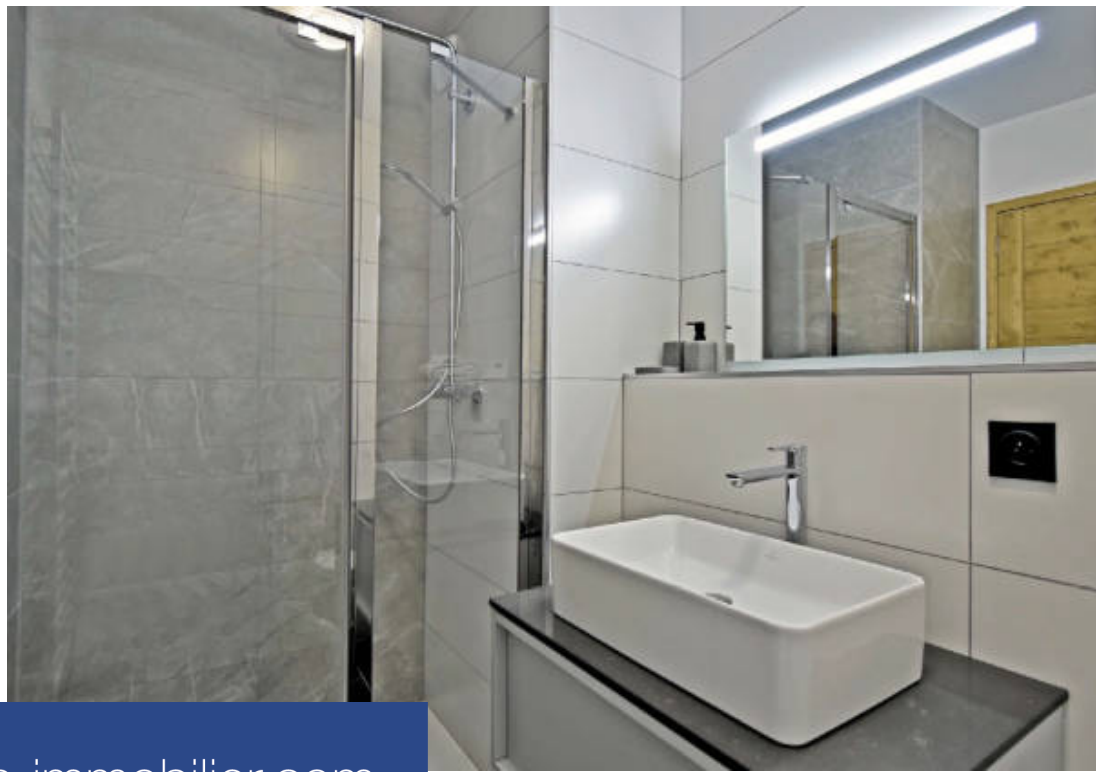

www.residences-immobilier.com