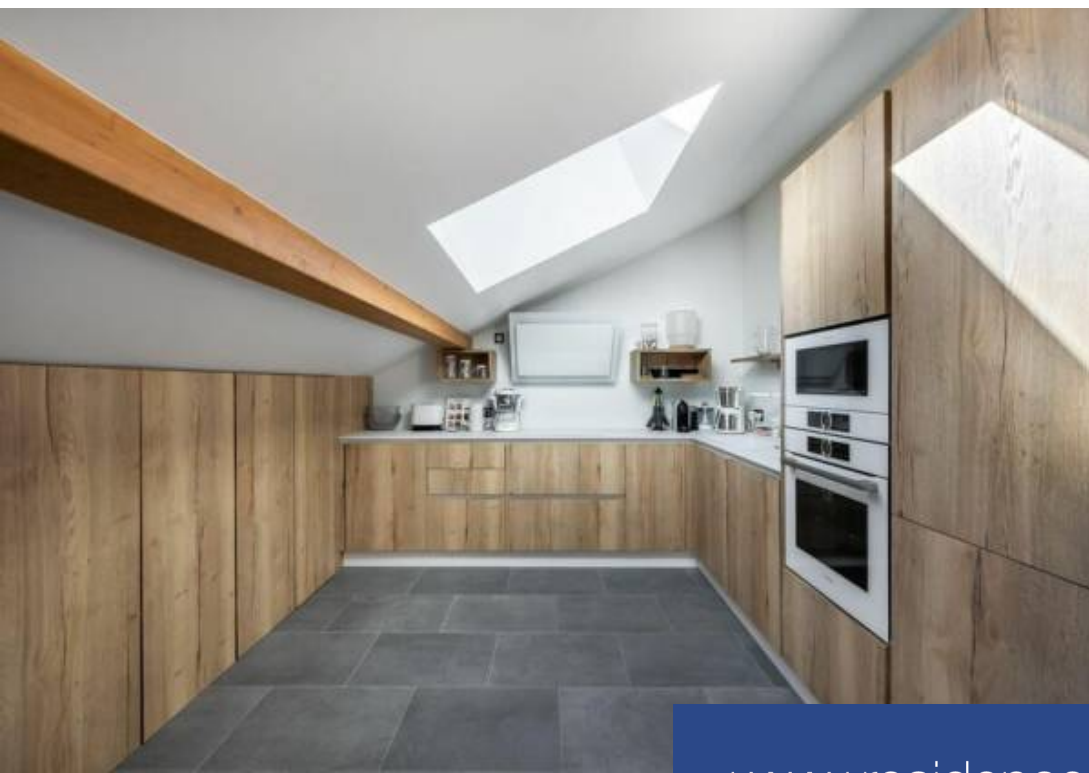

www.residences-immobilier.com