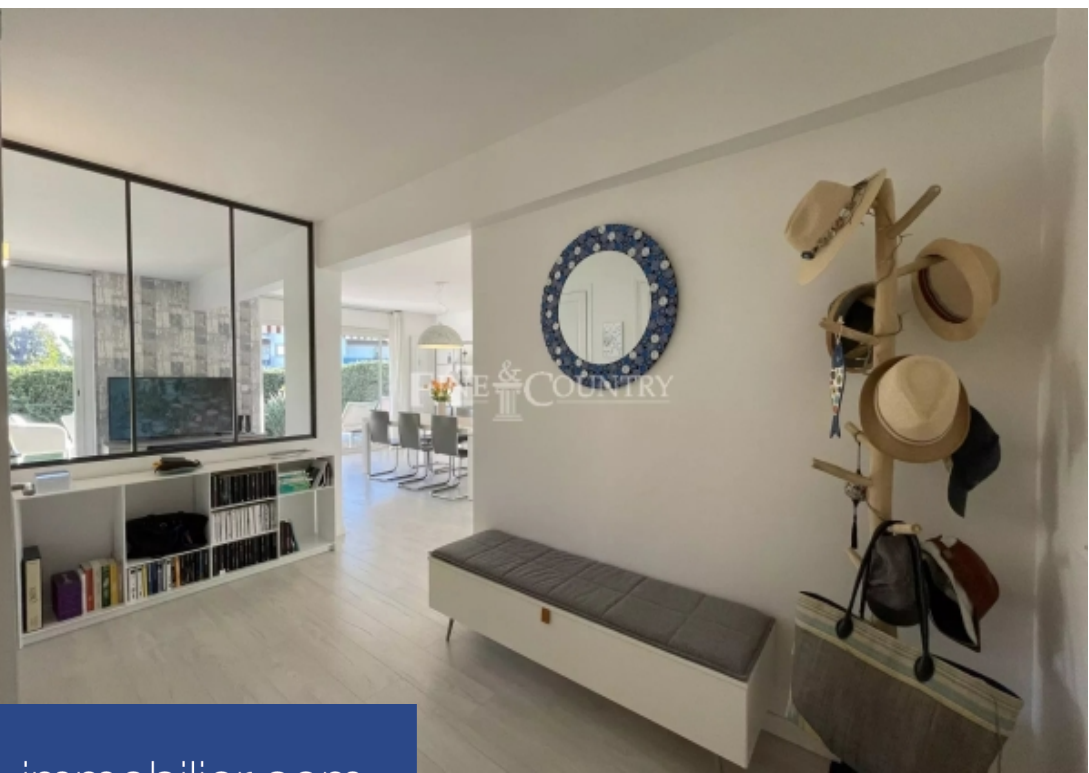

www.residences-immobilier.com